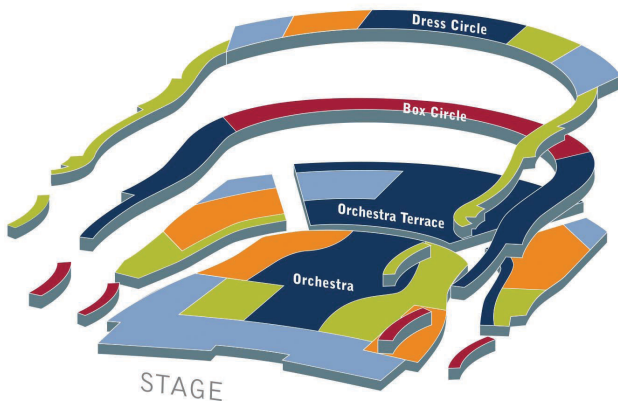

2024-25 SUNDAY MATINEES

GET YOUR SEASON TICKETS TODAY!

SUNDAY MATINEE SEATING

SUNDAY MATINEE PRICING

Sunday Matinees
(Package Pricing)

	BOX CIRCLE	428
	PRICE LEVEL 1	296
	PRICE LEVEL 2	204
	PRICE LEVEL 3	136
	PRICE LEVEL 4	90