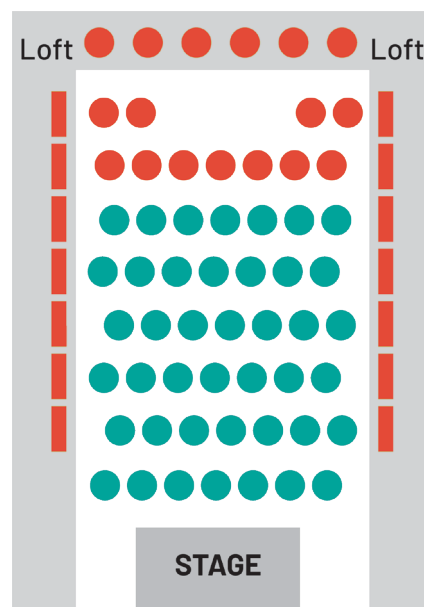

SEASON TICKET PRICING Samueli Theater

ALL 3 CONCERTS	PRICE
PRICE LEVEL 1 ●	$267
PRICE LEVEL 2 ●	$213