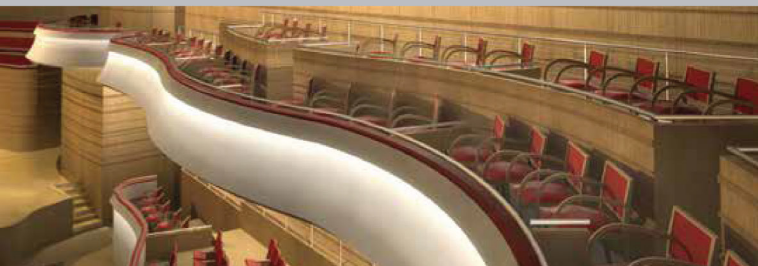

Box Circle Club Membership

POPS SERIES MEMBERSHIPS

One Year	$4000 per two seats
Two Years	$6000 per two seats [$3000 a year]
Three Years	$7500 per two seats [$2500 a year]
Five Years	$10000 per two seats [$2000 a year]

CLASSICAL SERIES MEMBERSHIPS

One Year	$4000 per two seats
Two Years	$7000 per two seats [$3500 a year]
Three Years	$8250 per two seats [$2750 a year]
Five Years	$10000 per two seats [$2000 a year]

The cost of the Membership is 80% tax deductible.

Box Circle Club Membership

For more information contact the Donor Concierge
(714) 876-2377 | ARONKES@PACIFICSYMPHONY.ORG

PACIFIC SYMPHONY PROUDLY
PERFORMS AT

Seegerstrom
Center for the Arts

RENÉE AND HENRY SEGERSTROM CONCERT HALL
615 TOWN CENTER DRIVE, COSTA MESA, CA