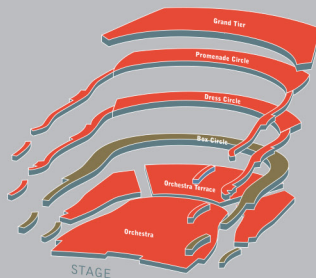

# Box Circle Club

## Members Enjoy Many Exclusive Benefits

- The opportunity to purchase two subscriptions to either Classics 12 or Pops 7 Concert series in Box Circle
- Meet guest artists and musicians at select concerts with invitations to exclusive pre- or post-concert receptions
- Receptions and hosted bar before each concert, with light fare included at intermission in the Box Circle Club Lounge
- VIP concierge service for assistance with ticketing
- 20% discount on all additional Pacific Symphony concert tickets
- Complimentary parking for all concerts in your Pacific Symphony series
- Invitations to chamber music salon performances and a Coffee and Conversation Series with musicians from the orchestra
- Invitations to Pacific Symphony's Opening Night and Annual Gala
- Invitations to a Symphony dress rehearsal and an expanded Backstage Tour at the Renée and Henry Segerstrom Concert Hall
- Recognition as a member of the Box Circle Club in all programs

**CUNARD®**

The Box Circle Club is generously sponsored by **Cunard**, Pacific Symphony's official cruise line. Cunard provides its guests with an **elegant** and **distinctive** ocean travel experience to discover extraordinary adventures across the globe.